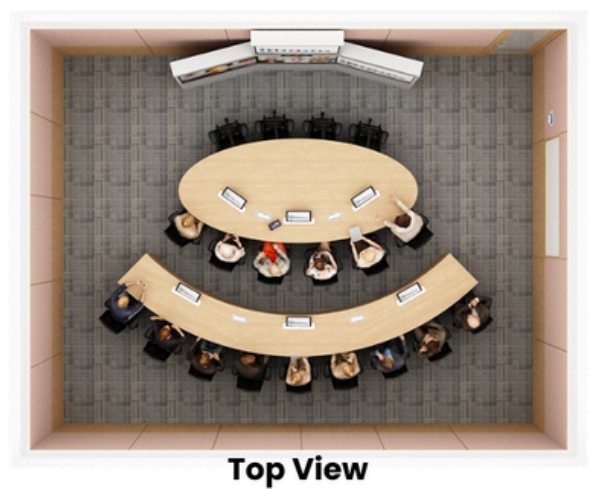

One Gallery + 2 Pinning Screens

All Three Pinning Screens

2 Locations Ultra Immersive Telepresence Zoom Calls – Dial on Demand

6*6 (With PPT Share)

6*15 (With PPT Share)

Top View

Top View

15*6 (With Whiteboard Share)

15*15 (With Document Share)

Press Conference / 2 Locations / Multipoint Zoom Calls scenario from Immersive Telepresence Rooms

Press Conference with Text on Teleprompter

Top View

Far Site View with Changeable Background