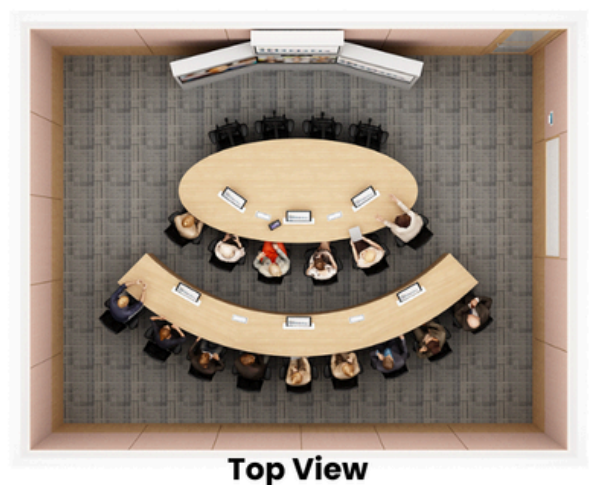

Meet over conventional video conferencing between Multiple locations

- ▶ You always see active speaker life size and sitting right in front
- ▶ Leadership Recognises everyone as everyone is sitting 10 feet away
- ▶ No need to fly as meeting experience is as good as meeting face to face for your leadership
- ▶ Aids in Improving trust and understanding

Collaboration like this over Ultra Immersive video meetings for multiple locations with teleprompter

2 Locations Ultra Immersive Telepresence MS Teams Calls – Dial on Demand

(Involves All 3 Codecs)

6*6 (With PPT Share)

6*15 (With PPT Share)

Top View

Top View

15*6 (With Whiteboard Share)

15*15 (With Document Share)

Press Conference / 2 Locations / Multipoint MS Teams scenario from Immersive Telepresence Rooms

Press Conference with Text on Teleprompter

One Gallery + 2 Pinning Screens

All Three Pinning Screens

2 Locations Ultra Immersive Telepresence Zoom Calls – Dial on Demand

6*6 (With PPT Share)

6*15 (With PPT Share)

Top View

Top View

15*6 (With Whiteboard Share)